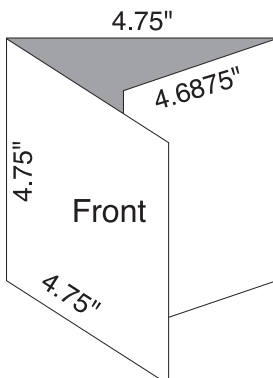

Excel Media Solutions

2440 Grand Ave - Suite C • Vista, CA 92081
Phone: 760-727-8277

CD Jacket Insert and Tray Card

2 Panel

(4.75" x 4.75")

4 Panel

(4.75" x 9.50")

6 Panel

(4.75" x 14.1875")

- Sizes indicated are those of finished product.
- **Inserts with 4 or more panels must be scored along the folded area/s and pre-folded.**
- Tolerances on insert material are CRITICAL. Please give a copy of this sheet to your printer. Inserts and tray cards not to specs may be rejected.
- Do not UV coat or varnish tray cards either before or after printing.
- **Tray card spines must be perforated** not scored. Perforations must be perforated from the printed side and must be 1/32" in length with a 1/32" gap.
- Other insert sizes available upon request.

Back Tray Card

(4.625" x 5.90625")